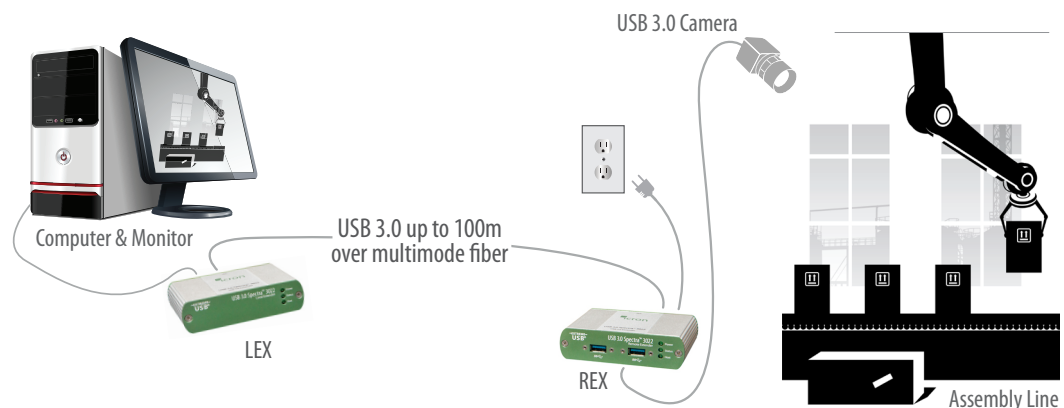

* More than 100m (330 ft) is achievable with some hosts/devices

4664 Lougheed Hwy.
Suite 221
Burnaby, BC,
V5C 5T5, Canada

www.icron.com
sales@icron.com
+1 604 638 3920

Specifications subject to
change without notification.
©2013
Icron Technologies Corp.
#90-001040-A03